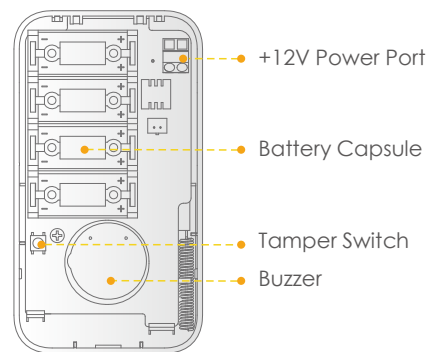

Specifications

Sound

Sound Intensity: 85dB (1m(3.3ft))

Wireless

Wireless Frequencies: 433MHz

Transmit Power: 10dBm

Transmit Distance: 250m(820ft) open area

General

Tamper: Front cover and rear cover protection

Power: 4x CR123A batteries, 1.5 years battery life

Working Environment: $-10^{\circ}\text{C}\sim+55^{\circ}\text{C}$ ($14^{\circ}\text{F}\sim 131^{\circ}\text{F}$), less than 95%RH

Installation: Wall mount

Dimension: 134 x 74 x 33mm (5.3 x 2.9 x 1.3inch)

Weight: 0.13Kg (0.29lb)

Certification: CE

What's in the box

- 1x Siren
- 1x QSG
- 4x CR123A Battery
- 1x Screw Package