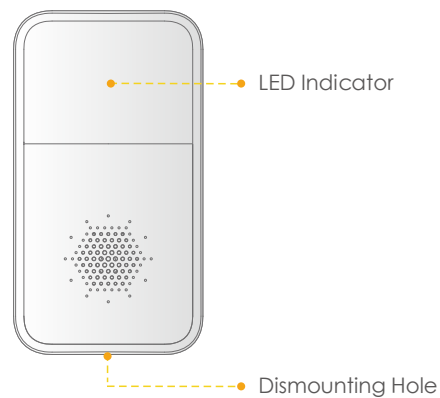

Siren

Siren can be used as a home security system with the Imou detectors. It can also be linked to the Airfly-enabled Wi-Fi camera for security protection. When the Imou sensor detects an intrusion, Siren will ring and the volume can reach up to 85dB.

Specifications

Sound

Sound Intensity: 85dB (1m(3.3ft))

Wireless

Wireless Frequencies: 433MHz

Transmit Power: 10dBm

Transmit Distance: 250m(820ft) open area

General

Tamper: Front cover and rear cover protection

Power: 4x CR123A batteries, 1.5 years battery life

Working Environment: $-10^{\circ}\text{C}\sim+55^{\circ}\text{C}$ ($14^{\circ}\text{F}\sim 131^{\circ}\text{F}$), less than 95%RH

Installation: Wall mount

Dimension: 134 x 74 x 33mm (5.3 x 2.9 x 1.3inch)

Weight: 0.13Kg (0.29lb)

Certification: CE

What's in the box

- 1x Siren
- 1x QSG
- 4x CR123A Battery
- 1x Screw Package